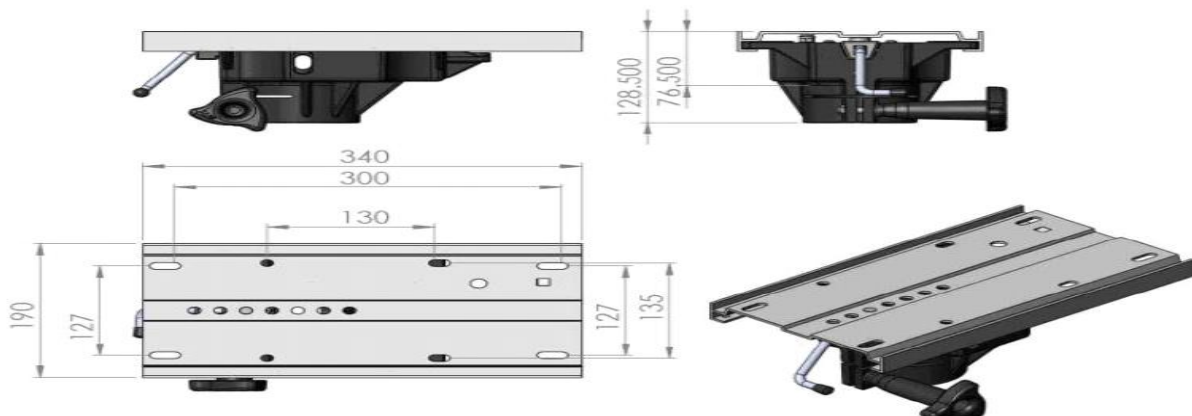

Hi Tech Plastics MANUAL SLIDER FOR FIXED PEDESTAL CODE: MSC

The Manualslider can be fitted to our range of Fixed, Low Profile or tube diameter of 75mm. Pedestals which allows manual forward and aft adjustments and swivel lock function.

SPECIFICATIONS

Height:	130mm
Length:	340mm
Width:	190mm
Travel:	100mm
Actuate:	Manual
Material:	Marine Grade Aluminium/GF Nylon
Finish:	Anodised/Black Composite
Product Weight:	1.98kg

Hi Tech Plastics has the expertise to custom design & build products to specific requirements.