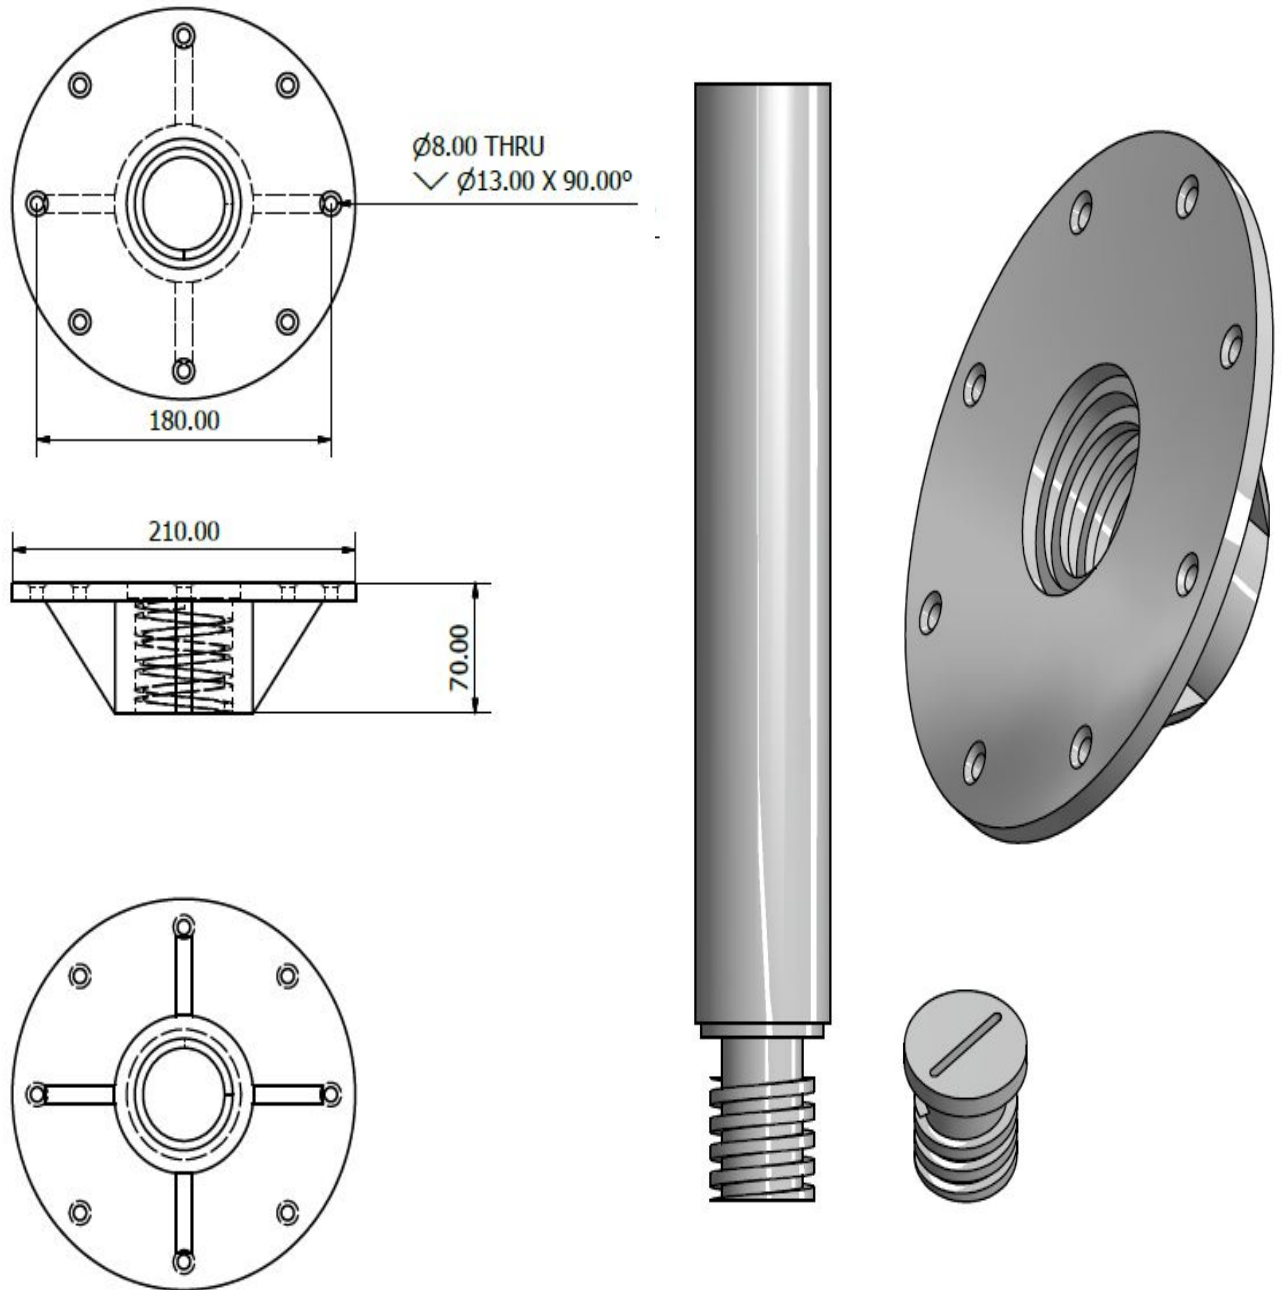

HiTech PLASTICS

Code: PD08 Removable Pedestal

Hi Tech Plastics removable pedestal system. Made from Aluminium extrusion and marine grade cast aluminium. An ideal addition to your Boat or Motor Home. Requires through floor installation. See drawing below. Ideally suited as a game chair pedestal or table pedestal. Can add SLC Swivel , seat or table sliders.