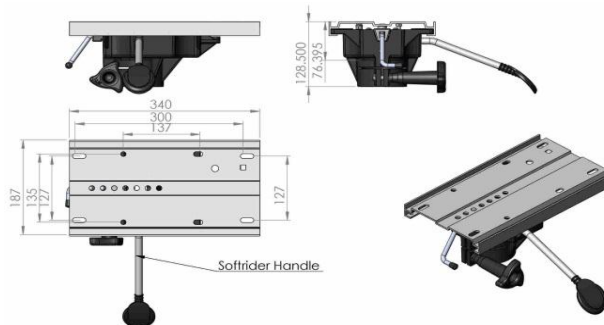

### Manualslider - MSCH

The Manualslider can be fitted to the Softrider range of Pedestals which allows manual forward and aft adjustment. The additional handle operates the height adjustment on the Softrider Pedestal.

#### SPECIFICATIONS

Height:	130mm
Length:	340mm
Width:	190mm
Travel:	100mm
Actuate:	Manual
Material:	Marine Grade Aluminium/GF Nylon
Finish:	Anodised/Black Composite
Product Weight:	1.98kg

*Hi Tech Plastics has the expertise to custom design & build products to specific requirements.*