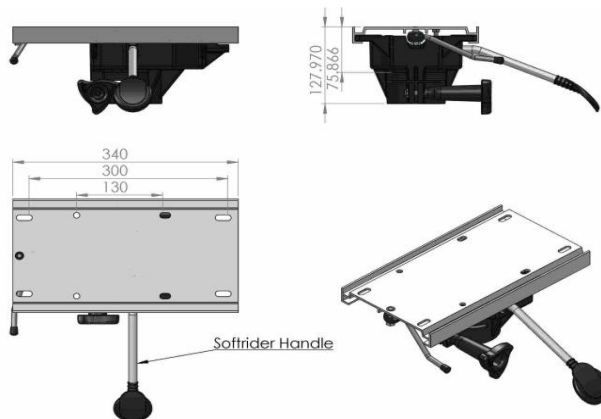

Powerslider - PSCH

The Powerslider can be fitted to the Softrider range of Pedestals which allows gas strut assisted forward and aft adjustment.

SPECIFICATIONS

Height:	130mm
Length:	340mm
Width:	190mm
Travel:	100mm
Actuate:	Gas spring
Material:	Marine Grade Aluminium/GF Nylon
Finish:	Anodised/Black Composite
Product Weight:	2.26kg