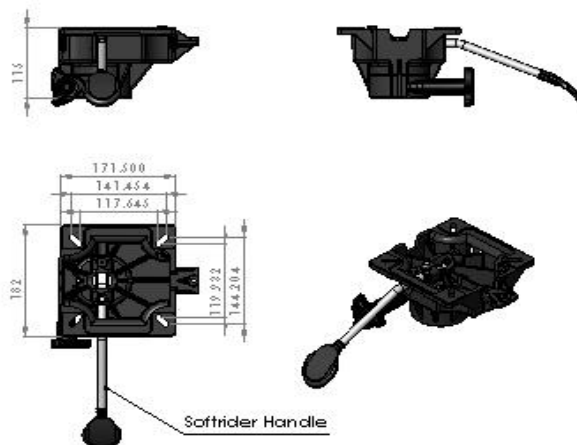

Swivel Lock - SLCH

The Swivel Lock can be fitted to the Softrider range of Pedestals which allows you to swivel 360 degrees. The additional handle operate the height adjustment on the Softrider Pedestal.

SPECIFICATIONS

Height:	115mm
Width:	182mm
Length:	171mm
Fit Tube Size:	75mm
Material:	Aluminium/GF Nylon
Finish:	Black Composite
Product Weight:	1.04kg

Hi Tech Plastics has the expertise to custom design & build products to specific requirements.