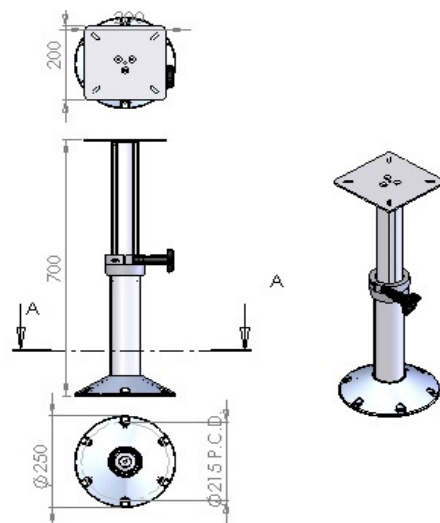

## Aluminium Adjustable Table Pedestal - ADJ1

The Adjustable Table Pedestal has gas spring assist to raise the table as required. Heights range from 400mm to 700mm and is available in both floor and customised underfloor mounted models.

### SPECIFICATIONS

Height Extended:	700mm
Height Down:	400mm
Travel:	300mm
Outer Tube Size:	75mm
Base Diameter:	250mm
Table Top Plate:	200mm x 200mm
Base Hole PCD:	215mm
Material:	Marine Grade Aluminium
Finish:	Anodised/Powder Coated
Bearing Weight:	20kg
Actuate:	Gas Spring Assist
Product Weight:	5kg